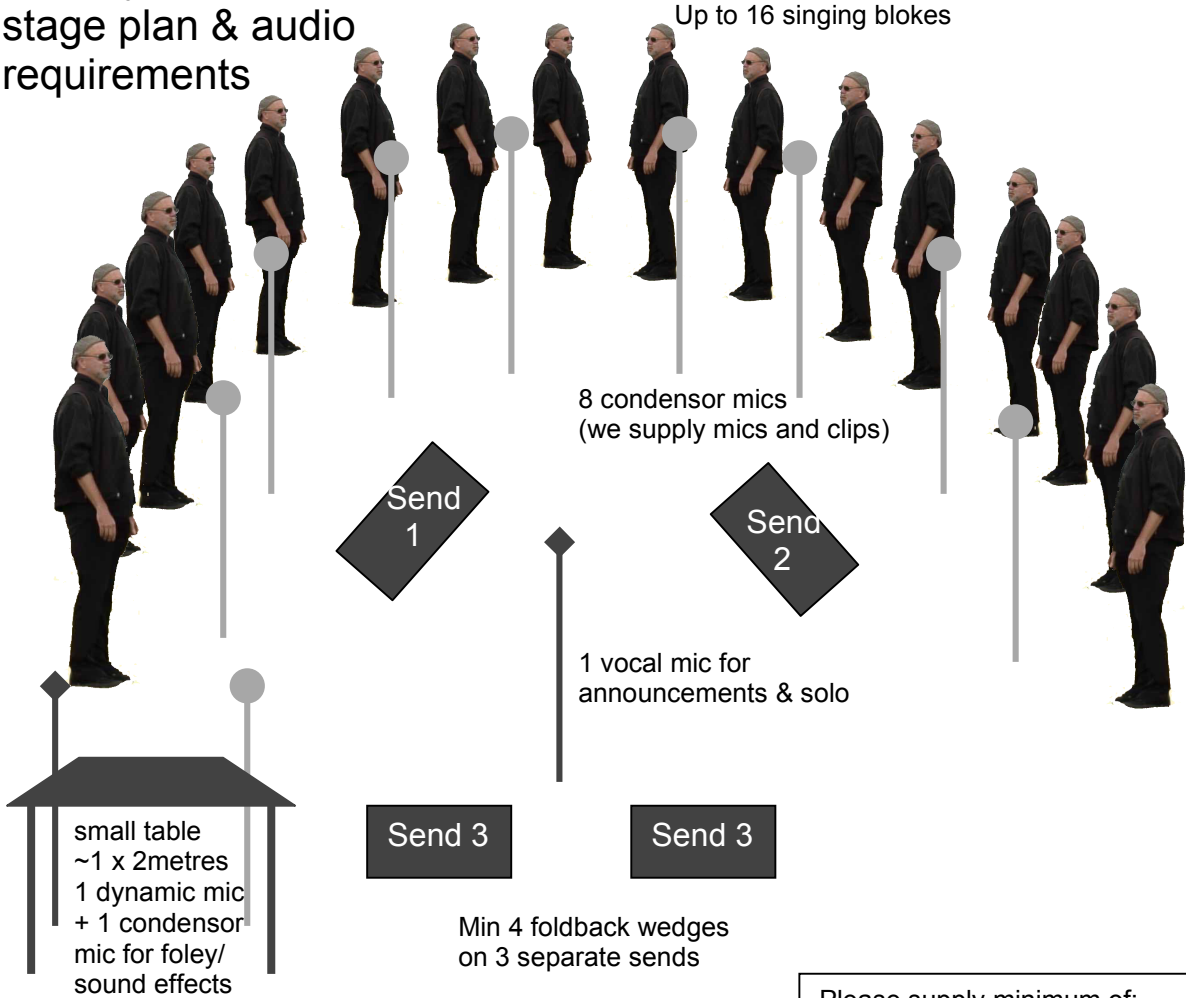

# Spooky Men's Chorale stage plan & audio requirements

## FRONT OF STAGE

- Please supply minimum of:
- 12 Channel mixing desk with phantom power and min 4 sends
  - FOH speakers and amps to suit venue
  - 4 x foldback wedges (6 in 3 pairs if possible is even better)
  - 4 x 31 band eq (1 x FOH 3 x FB)
  - 1 x reverb/fx unit
  - 1 x vocal mic (announce and solo)
  - 1 x dynamic mic (foley table)
  - 1 x condenser mic (foley table)
  - 11 x boom stands